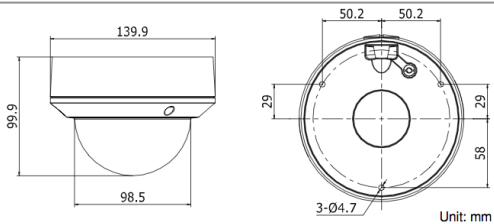

Standards

Interface

Communication 1 RJ45 10M/100M Ethernet port
 On-Board Storage Built in micro SD/SDHC/ SDXC slot up to 64GB
 Alarm 1 alarm I/O
 Audio 1 audio I/O

General

Operating Conditions -30C TO 60C, humidity 95% or less (non-condensating)
 Power 12Vdc +/- 10%, PoE (802.3af) UL/cUL Listed
 Power Consumption Maximum 5.5 watt
 IR Range 30 meters / 100 feet
 Ingress Protection IP 66
 Impact Protection IEC60068-275Eh,20J; EN 50102; IK10