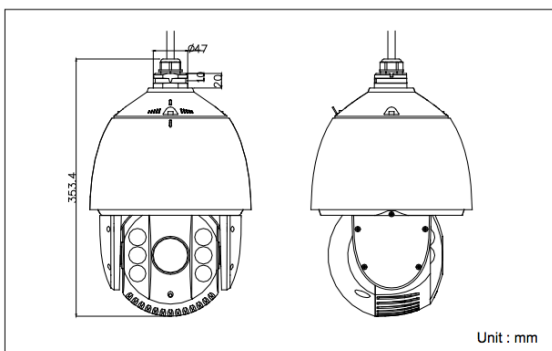

<b>Camera</b>	
Image Sensor	1/2.8" Progressive Scan CMOS
Minimum Illumination	0 lux w IR ON
Shutter Speed	1 ~ 1/10,000 seg
Focus	Auto, semi auto, manual
Lens Focal Length	4.3 ~ 129mm
Angle of view	55.3 ~ 2.34 Degree (Wide Tele)
Aperture Range	F1.6~F5.0
Infrared Range	Up to 100 mts, automatically adjusted with zoom
Digital Noise reduction	3D DNR & Smart Dynamic Noise Reduction sDNR
Wide Dynamic Range	Digital WDR (on/off)
White Balance	Auto, manual, ATW, interior, exterior, daylight, lamp
Pan/Tilt/Rotation/Presets	Pan 360, tilt -15 to 90 (auto flip), speed 200/sec / 256 presets
Zoom	30x Optical; 16x Digital
Infrared Range	100 Meters / 328 Feet
<b>Compression Standards</b>	
Video Compression	H.264+/H.264/MJPEG
H.264 Type	Main Profile
Video Bit rate	32 Kbps to 16 Mbps
Number of Streams	4 (Unicast or multicast)
Audio	G.711 (u/alaw)/G.722/G.726/MP2L2/64kbps(G.711)/16kbps
<b>Image</b>	
Maximum Resolution	Full HD 1080P Real Time 1920x1200 (2,300k Effective)
Stream Frame Rate	30 fps/ 25fps (1920x 1200), (1280x 960), (1280x720)
Image Settings	Rotate, saturation, brightness, sharpness, contrast
Backlight Compensation	Yes, Zone configurable
Zones of interest	Yes up to 12 configurable areas
Privacy Masks	Yes up to 10 configurables
<b>Analytics</b>	
Smart Features	Line crossing/ intrusion detection, motion, dynamic analysis
<b>Network</b>	
Network Storage	NAS (Supports NFS, SMB/CIFS); ANR
Alarm Triggers	Motion, line crossing, network disconnect, IP conflict
Protocols	TCP/IP, UDP, ICMP, HTTP, HTTPS, FTP, DHCP, DNS, DDNS, RTP RTSP RTCP PPPoE NTP UPnP SMTP SNMP IGMP 802.1X QoS IPv6 IPv4
Security	Three level user authentication, password authorization, HTTPS and SSH Certificate, IEEE802.1X, basic and digest authentication, watermark, IP address filtering, log-in lockout ONVIF (profile S, G) PSIA, CGI, ISAPI
<b>Standards</b>	
<b>Interface</b>	
Communication	1 RJ45 10M/100M Auto Ethernet port
On-Board Storage	Built in micro SD/SDHC/ SDXC slot up to 64GB
Alarm	1 alarm I/O
Audio	1 audio I/O dry contact
<b>General</b>	
Operating Conditions	-30C TO 65C, humidity 90% or less (non-condensating)
Power	24 VAC +/- 10%, Hi-PoE (802.3af) UL/cUL Listed
Power Consumption	Maximum 30 watt w IR ON / 21 Watt IR OFF
Protection	TVS 4,000V Lighting Protection, Surge Protection
Ingress Protection	IP 66 (Heater and cooling vent controlled by thermostat)
Impact Protection	IEC60068-275Eh,20j; EN 50102; IK10
Regulations	IEC/EN 61000, IEC/EN 55022, IEC/EN 55024, IEC/EN60950-1 FCC Part 15, Class , UL cUL 60950-1, RoHS