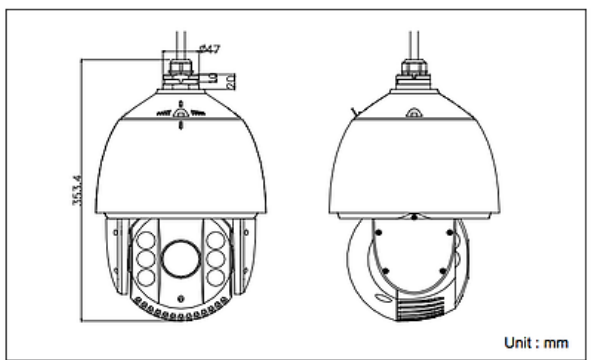

Camera	1.1/1.7" Progressive Scan Sony CMOS
Image Sensor	0 lux w IR ON
Minimum Illumination	1 ~ 1/10,000 seg
Shutter Speed	Auto, semi auto, manual
Focus	20x 4.7mm~94 mm or
Lens Focal Length	36x 4.6mm ~ 167mm or
	20x 4.7mm ~ 94mm or
	36x 4.6mm ~ 167mm
Angle of view	100 Wide ~ 3.07 Tele
Aperture Range	F1.6~F5.0
IR Range	Up to 150 mts, automatically adjusted with zoom
Digital Noise reduction	3D DNR & Smart Dynamic Noise Reduction sDNR
Wide Dynamic Range	Digital WDR, on/off
White Balance	Auto, manual, ATW, interior, exterior, daylight, lamp
Pan / Tilt / Rotation / Preset	Pan 360, tilt -15 to 90 (auto flip), speed 200 / sec / 256 pres
Zoom	20x Optical; 18x Digital or
	36x Optical; 18x Digital or
	20x Optical; 18x Digital or
	36x Optical; 20x Digital
Compression Standards	
Video Compression	H.265+ / H.265 / H.264+ / H.264 / MJPEG
H.265 Type	Main Profile
Video Bit rate	32 Kbps to 16 Mbps
Number of Streams	2 (Unicast or multicast)
Audio	G.711 / G.722 / G.726 / MP2L2 / 64kbps, G.711, 16kbps
Image	
Maximum Resolution	Starlight 1080P HD 1920 x 1080 or
	1080P HD 1920 x 1080 or
	Ultra 2K 2592x1944 or
	Ultra 2K 2592x1944
Stream Frame Rate	1080P HD 1920x1080 @ 30 fps or
	1080P HD 1920x1080 @ 30 fps or
	Ultra 2K 2592x1944 @ 15fps; 2304x1296 @ 30fps or
	Ultra 2K 2592x1944 @ 30fps
Image Settings	Rotate, saturation, brightness, sharpness, contrast
Backlight Compensation	Yes, Zone configurable
Zones of interest	Yes up to 128 configurable areas
Privacy Masks	Yes up to 10 configurables
Analytics	
Smart Features	Motion, 3D Scan, Auto Tracking
Network	
Network Storage	NAS (Supports NFS, SMB / CIFS); ANR
Alarm Triggers	Motion, line crossing, network disconnect, IP conflict
Protocols	TCP/IP, UDP, ICMP, HTTP, HTTPS, FTP, DHCP, DNS, DDNS, RTP
	RTSP, RTCP, PPPoE, NTP, UPnP, SMTP, SNMP, IGMP 802.1X, QoS 1
	Pv6, IPv4
Security	Three level user authentication, password authorization,
	HTTPS and SSH Certificate, IEEE802.1X, basic and digest
	authentication, watermark, IP address filtering, log-in
	ONVIF (profile S, G), PSIA, CGI, ISAPI
Standards	
Interface	
Communication	1 RJ45 10M / 100M Auto Ethernet port
On-Board Storage	Built in micro SD / SDHC / SDXC slot up to 64GB (opt)
Alarm	1 alarm I/O
Audio	1 audio I/O dry contact
General	
Operating Conditions	-35C TO 60C, humidity 90% or less, non-condensating,
Power	24 VAC +/- 10%, Hi-PoE (802.3af), UL/cUL Listed
Power Consumption	Maximum 38 watt w Laser ON / 30 watt Laser OFF
Protection	TVS 4,000V Lighting Protection, Surge Protection
Ingress Protection	IP 66, heater and cooling vent controlled by thermostat,
Impact Protection	IEC60068-2.75Eh, 20J; EN 50102; IK10
Regulations	IEC / EN 61000, IEC / EN 55022, IEC / EN 55024, IEC /
	EN60950-1, FCC Part 15, Class, UL cUL 60950-1, RoHS