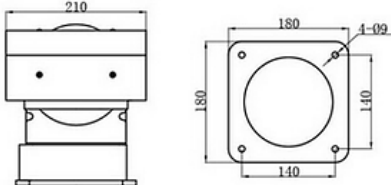

Ocular Intrinsically Safe Ultra HD

Lens/Zoom Ordering Part Numbers
 Mod 96-20-2SL = 1080P resolution; 20x Zoom; Starlight
 Mod 97-36-2 = 1080P Resolution; 36x Zoom
 Mod 98-20-4 = 2K Resolution; 20x Zoom

IP67 STAINLESS 2K H.264 SD 20x/36x PoE

- Intrinsically Safe
- 20x/36x Optical Zoom
- 150Mt IR Distance
- 3D Intelligent Positioning
- Environmental IP67
- Explosion Proof
- 316 Stainless Steel
- Internal SD Storage
- Intelligent Wiper