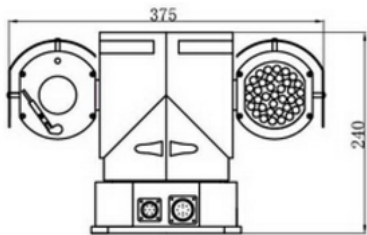

Ocular Intrinsically Safe Ultra HD

Lens/Zoom Ordering Part Numbers
 Mod 96-20-2SL = 1080P resolution; 20x Zoom; Starlight
 Mod 97-36-2 = 1080P Resolution; 36x Zoom
 Mod 98-20-4 = 2K Resolution; 20x Zoom

IP67 STAINLESS 2K H.264 SD 20x/36x PoE

- Intrinsically Safe
- 20x/36x Optical Zoom
- 150Mt IR Distance
- 3D Intelligent Positioning
- Environmental IP67
- Explosion Proof
- 316 Stainless Steel
- Internal SD Storage
- Intelligent Wiper