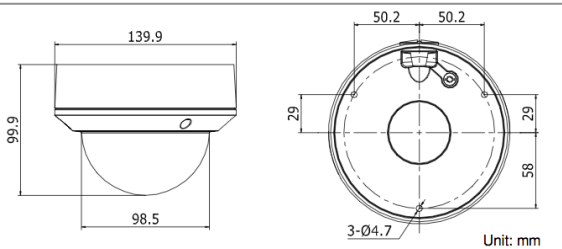

Interface

Communication 1 RJ45 10M/100M Ethernet port
 On-Board Storage Built in micro SD/SDHC/SDXC slot up to 64GB
 Alarm 1 alarm I/O
 Audio 1 audio I/O

General

Operating Conditions -30C TO 60C, humidity 95% or less (non-condensating)
 Power 12Vdc +/- 10%, PoE (802.3af) UL/cUL Listed
 Power Consumption Maximum 5.5 watt
 IR Range 30 meters / 100 feet
 Ingress Protection IP 66
 Impact Protection IEC60068-275Eh,20; EN 50102; IK10