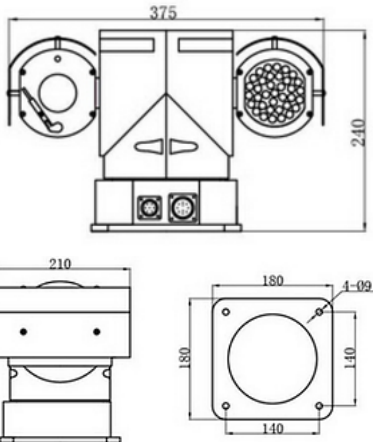

Camera

Image Sensor 1.1/1.7" Progressive Scan Sony CMOS
Minimum Illumination 0 lux w IR ON
Shutter Speed 1 ~ 1/10,000 seg
Focus Auto, semi auto, manual
Lens Focal Length 5.0~220mm 44x or 6.5~143mm 22x
Angle of view 56.7 Wide ~ 3.07 Tele
Aperture Range F1.6~F5.0
Infrared Range Up to 150 mts, automatically adjusted with zoom
Digital Noise reduction 3D DNR & Smart Dynamic Noise Reduction sDNR
Wide Dynamic Range Digital WDR (on/off)
White Balance Auto, manual, ATW, interior, exterior, daylight, lamp
Pan/Tilt/Rotat/ Preset Pan 360, tilt -15 to 90, auto flip, speed 200/sec / 256 presets
Zoom 22x Optical; 16x Digital or 44x Optical; 22x Digital
Intelligent remote controlled wiper w auto clean mode

Wiper

Compression Standards

Video Compression H.265+/ H.265 / H.264+/ H.264 / MJPEG
H.265 Type Main Profile
Video Bit rate 32 Kbps to 16 Mbps
Number of Streams 3 (Unicast or multicast)
Audio 16kbps
G.711 (u/alaw)/G.722/G.726/MP2L2/64kbps(G.711)

Image

Maximum Resolution Full Ultra 4K Real Time 3840x2160 or 1080P HD 1920x1080
Stream Frame Rate Max Ultra 4K 3840x2160 @ 30 fps / 25fps
1080P HD 1920x1080 @ 60fps High Speed
Image Settings Rotate, saturation, brightness, sharpness, contrast
Backlight Compensation Yes, Zone configurable
Zones of interest Yes up to 128 configurable areas
Privacy Masks Yes up to 10 configurables

Analytics

Smart Features Line crossing, intrusion, People Counting, Parking, Enter Area
Face Detection, Loitering, Object left, Object moving, Traffic

Network

Network Storage NAS (Supports NFS, SMB / CIFS); ANR
Alarm Triggers Motion, line crossing, network disconnect, IP conflict
Protocols TCP/IP, UDP, ICMP, HTTP, HTTPS, FTP, DHCP, DNS, DDNS, RTP
RTSP RTSP PPPoE NTP UPnP SMTTP SNMP IGMP 802.1X QoS IPv6 IPv4
Security Three level user authentication, password authorization, HTTPS and SSH Certificate, IEEE802.1X, basic and digest authentication, watermark, IP address filtering, log-in lockout
ONVIF (profile S, G), PSIA, CGI, ISAPI

Standards

Interface

Communication 1 RJ45 10M / 100M Auto Ethernet port
On-Board Storage Built in micro SD / SDHC / SDXC slot up to 64GB (opt)
Alarm 1 alarm I/O
Audio 1 audio I/O dry contact

General

Operating Conditions -35C TO 60C, humidity 90% or less (non-condensating)
Power 24 VAC +/- 10%, Hi-PoE (802.3af), UL/cUL Listed
Power Consumption Maximum 38 watt w IR ON / 30 Watt IR OFF
Protection TVS 4,000V Lighting Protection, Surge Protection
Ingress Protection IP 66, heater and cooling vent controlled by thermostat
Impact Protection IEC60068-275Eh, 20J; EN 50102; IK10
Regulations IEC/EN 61000, IEC/EN 55022, IEC/EN 55024, IEC/EN60950-1
FCC Part 15, Class , UL cUL 60950-1, RoHS