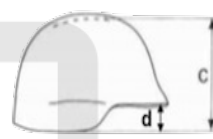

IIIA

Ballistic Material

Aramide

Size	Weight (+/- 50 grams)	Dimension A	Dimension B	Dimension C	Circumference
Small	1,350 grams*	24.3 cms	22 cms	15.3 cms	55~56 cms
Medium	1,420 grams*	25.3 cms	23.4 cms	15.8 cms	57~58 cms
Large	1,450 grams*	26.5 cms	23.7 cms	15.8 cms	59~60 cms
Extra Large	1,500 grams*	26.9 cms	24.1 cms	16 cms	61~62 cms