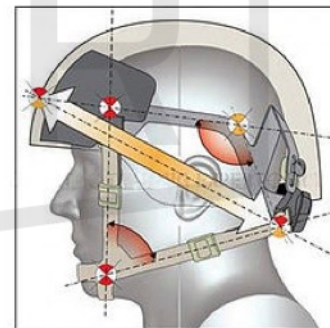

MICH High Cut Ballistic Helmet

+HELMET+

▪ **MICH HIGH CUT BALLISTIC HELMET**

BALLISTIC CAPABILITIES

Level IIIA
9mm (125 gr) 1400 ft/s +/- 50ft/s
.44 Mag (240gr) 1400 ft/s +/- 50ft

AERIAL DENSITY

900~1250 cm² @ 1,250gr

STATISTICS

Series	AFC/ KCI
Brand	Telenet Tactical
Compliance	1800 MIL-STD-662E
NIJ Threat Level	IIIA
NIJ Certification Sizes	
Ballistic Material	Aramide ®