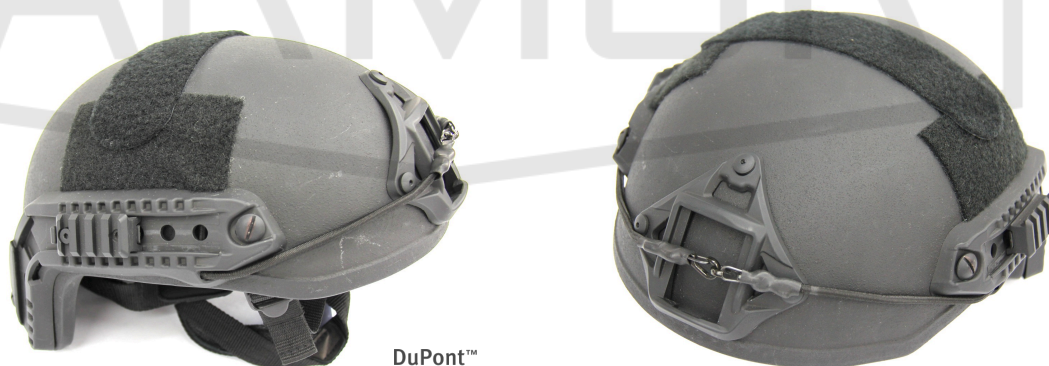

## MICH High Cut Ballistic Helmet

+HELMET+

▪ **MICH HIGH CUT BALLISTIC HELMET**

COLORS AVAILABLE:  Black  Coyote Brown  Olive Drab  
 Ranger Grey  Multi Cam

MICH High Cut Style helmet provides excellent ballistic and impact protection and allow for maximum sensory & situational awareness for the soldiers as they offer an unobstructed field of view and increased ambient hearing capabilities. Being lighter, it sits more comfortably on a soldier's head. They also feature special suspension system which allow a soldier to carry out their missions more effectively when wearing body armor.

- Shell is made of 19 layers of Kevlar treated with phenolic resin system under high pressure and temperature
- Special 4 point chain strap system with unique double sided lock
- Equipped with chinstrap to fix the helmet well on the head of the wearer in case of tough movements or deployment operations
- Solid configuration with 7 detachable pads, ensuring good weather adaptation
- Compatible with current NVDs, Communications and NBC equipment
- With added options can offer full protection for the full head, face ears and back of the neck. Can also come w bullet resistant face guard to protect the head from light arms
- 5 Years warranty
- Standard sizes : Small, Medium, Large, Extra Large
- Colors: Black, Green, Navy, Khaki, UN Blue

- Casco hecho con 19 capas de kevlar tratados con resina Fenólica bajo alta presión y temperatura.
- Sistema de montaje de 4 puntos con sistema de doble seguro
- Equipado con correa en la barbilla para mayor ajuste en el usuario en caso de movimientos bruscos
- Configuración sólida con 7 almohadillas para mayor confort
- Compatible con visores nocturnos, comunicaciones, NVD y equipos NBC
- Accesorios adicionales para protección completa de la cabeza, cuello, cara, oídos
- 5 años garantía
- Tallas estándar : Pequeño, Mediano, Grande y Extra Grande
- Colores: Negro, verde, marrón, gris, azul