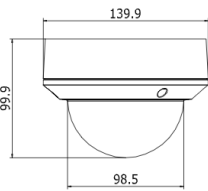

Lens/Zoom Ordering Part Numbers
Mod 250-5-12 = 4K Resolution, 5X Optical Zoom
Mod 250-5-12A = 4K Resolution, 5X Optical Zoom; AutoIris

IK10 IP66 SMART 4K IR SD H.265 PoE

- 4K Ultra High Definition
- Motorized Varifocal
- Environmental IP66
- Analytics
- Long Range IR illuminators
- Internal SD Card Storage
- ONVIF Compliant
- H 265

Unit: mm