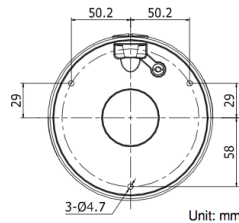

Lens/Zoom Ordering Part Numbers
Mod 250-5-12 = 4K Resolution, 5X Optical Zoom
Mod 250-5-12A = 4K Resolution, 5X Optical Zoom; AutoIris

IK10 IP66 SMART 4K IR SD H.265 PoE

- 4K Ultra High Definition
- Motorized Varifocal
- Environmental IP66
- Analytics
- Long Range IR illuminators
- Internal SD Card Storage
- ONVIF Compliant
- H 265

Unit: mm