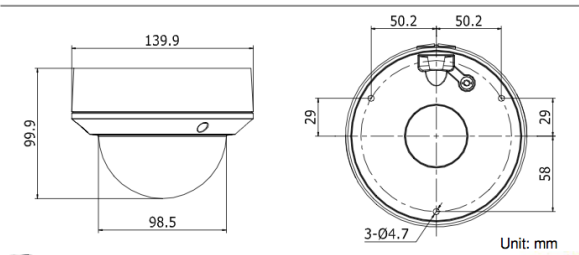

#### General

Operating Conditions -30C TO 60C, humidity 95% or less (non-condensating)  
 Power 12Vdc +/- 10%, PoE (802.3af) UL/cUL Listed  
 Power Consumption Maximum 5.5 watt  
 IR Range 30 meters / 100 feet  
 Ingress Protection IP 66  
 Impact Protection IEC60068-275Eh,20J; EN 50102; IK10