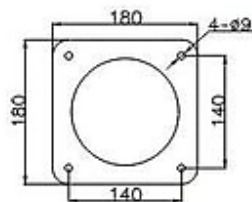

# Ocular Ultra HD Laser PTZ Series

Lens/Zoom Ordering Part Numbers  
 Mod 83-20-25L = 1080P resolution; 20x Zoom; Starlight  
 Mod 85-36-2 = 1080P/Resolution; 36x Zoom  
 Mod 86-20-4 = 2K Resolution; 20x Zoom

**IP66 Rugged 2K H.265 Laser 20x/36x PoE**

- Ultra 2K High Definition
- 20x or 36x Optical
- 500Mt Laser Range
- 3D Intelligent Positioning
- Environmental IP66
- Smart Wiper
- Color Night Vision
- Internal SD Storage