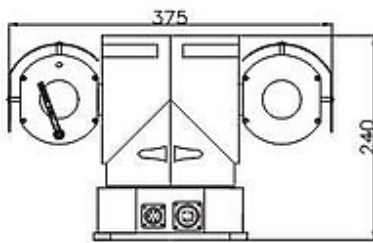

Camera

Image Sensor 1.1/1.7" Progressive Scan Sony CMOS
Minimum Illumination 0 lux w Laser ON
Shutter Speed 1 ~ 1/10,000 seg
Focus Auto, semi auto, manual
Lens Focal Length 20x 4.7mm~94 mm or
36x 4.6mm~167mm
20x 4.7mm ~ 94mm
Angle of view 100 Wide ~ 3.07 Tele
Aperture Range F1.6~F5.0
Laser Range Up to 500 mts / 0.5 KM, automatically adjusted with zoom
Digital Noise reduction 3D DNR & Smart Dynamic Noise Reduction sDNR
Wide Dynamic Range Digital WDR (on / off)
White Balance Auto, manual, ATW, interior, exterior, daylight, lamp
Pan /Tilt /Rotation /Preset Pan 360, tilt _15 to 90 (auto flip), speed 200 /sec / 256 presets
Zoom 20x Optical; 16x Digital or
36x Optical; 22x Digital
20x Optical; 18x Digital
Intelligent remote controlled wiper w auto clean mode

Wiper

Compression Standards

Video Compression H.265+ / H.265 / H.264+ / H.264 / MJPEG
H.265 Type Main Profile
Video Bit rate 32 Kbps to 16 Mbps
Number of Streams 2 (unicast or multicast)
Audio G.711 (u / alaw) / G.722 / G.726 / MP2L2 / 64kbps (G.711) / 16kbps

Image

Maximum Resolution Starlight HD 1080P 1920x1080 or
1080P HD 1920x1080
Ultra 2K 2592x1944
Stream Frame Rate 1080P HD 1920x1080 @30fps or
1080P HD 1920x1080 @ 30fps or
2592x1944 @ 15fps; 2304x1296 @ 30fps
Image Settings Rotate, saturation, brightness, sharpness, contrast
Backlight Compensation Yes, Zone configurable
Zones of interest Yes up to 128 configurable areas
Privacy Masks Yes up to 10 configurables

Analytics

Smart Features Motion, Auto Tracking, 3D Scan

Network

Network Storage NAS (Supports NFS, SMB / CIFS); ANR
Alarm Triggers Motion, line crossing, network disconnect, IP conflict
Protocols TCP/IP, UDP, ICMP, HTTP, HTTPS, FTP, DHCP, DNS, DDNS, RTP RTSP
RTCP PPPoE NTP UPnP SMTP SNMP IGMP 802.1X QoS IPv6 IPv4
Security Three level user authentication, password authorization, HTTPS
and SSH Certificate, IEEE802.1X, basic and digest
authentication, watermark, IP address filtering, log_in lockout
ONVIF (profile S, G, PSIA, CGI, ISAPI

Standards

Interface

Communication 1 RJ45 10M / 100M Auto Ethernet port
On-Board Storage Built in micro SD / SDHC / SDXC slot up to 64GB (opt)
Alarm 1 alarm I/O
Audio 1 audio I/O dry contact

General

Operating Conditions -35C TO 60C, humidity 90% or less (non-condensating)
Power 24 VAC +/- 10%, Hi-PoE, 802.3af, UL / cUL Listed
Power Consumption Maximum 38 watt w Laser ON / 30 watt Laser OFF
Protection TVS 4,000V Lighting Protection, Surge Protection
Ingress Protection IP 66 , heater and cooling vent controlled by thermostat,
Impact Protection IEC60068-.275Eh,20J; EN 50102; IK10
Regulations IEC / EN 61000, IEC / EN 55022, IEC / EN 55024, IEC / EN60950-1
FCC Part 15, Class , UL cUL 60950-1, RoHS